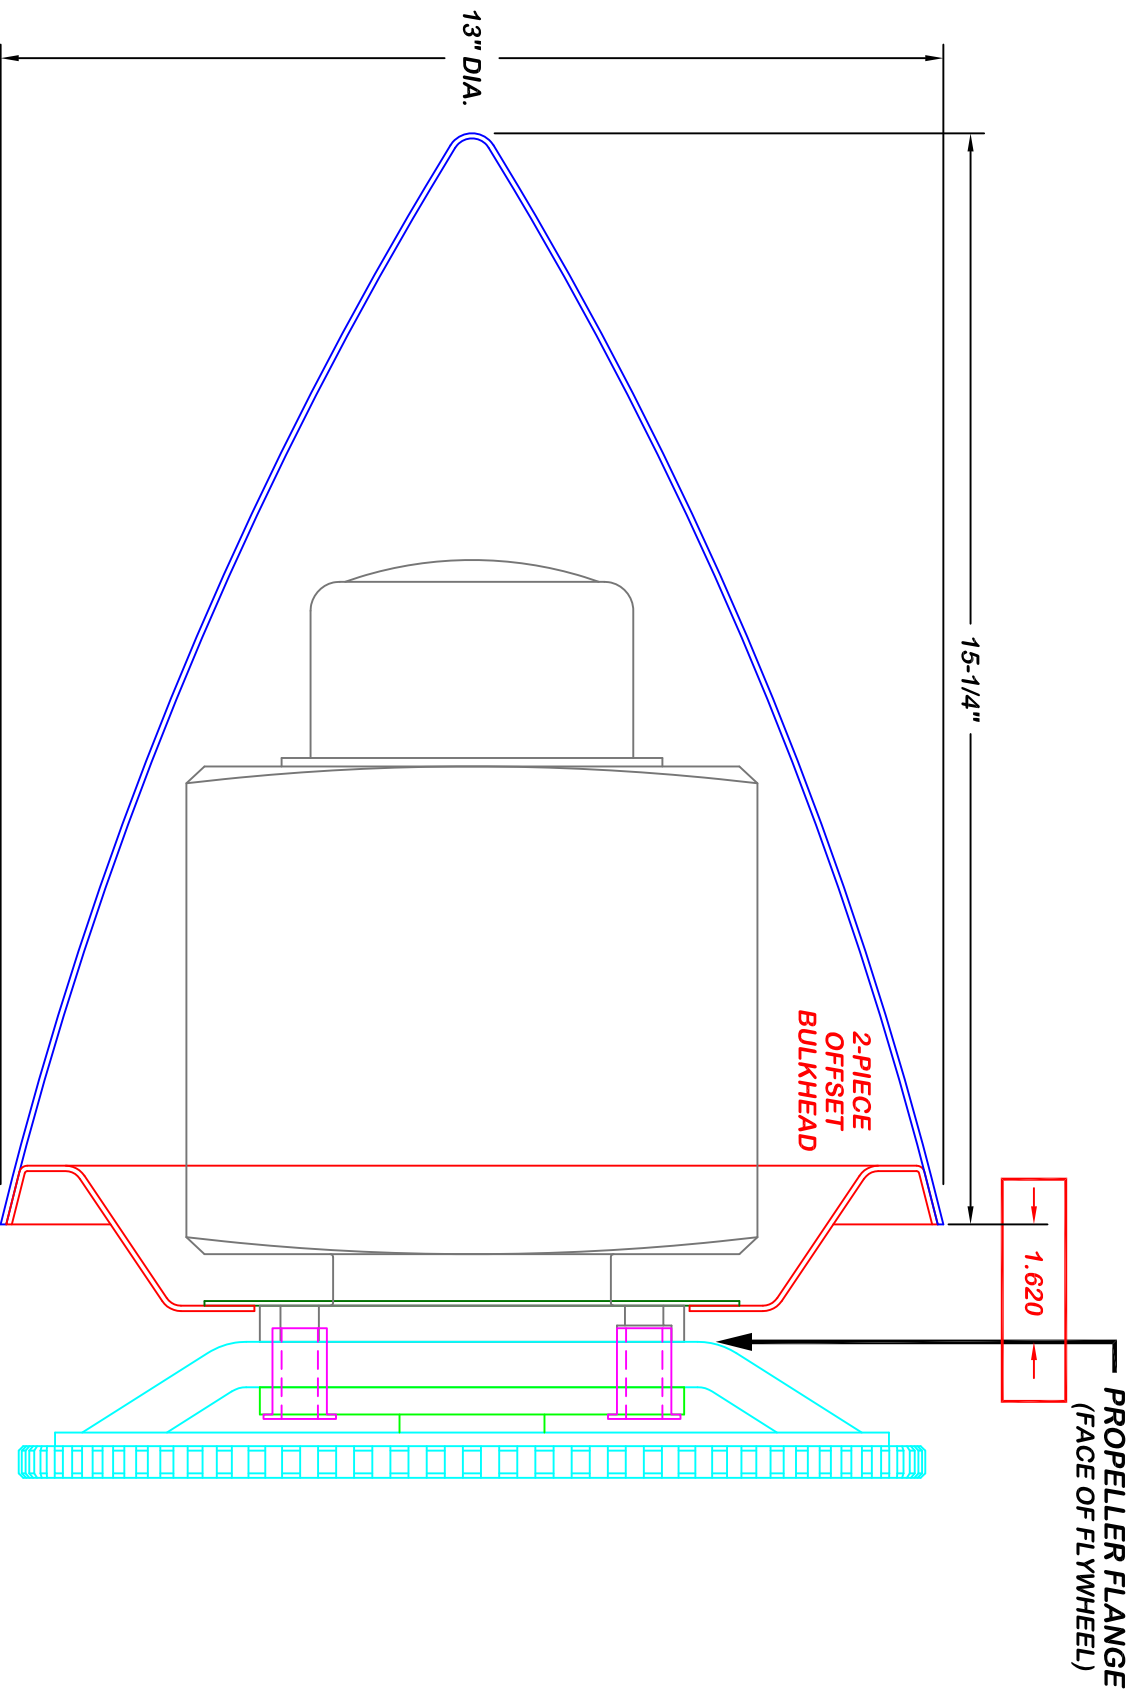

200RV / RV-10 STANDARD / 200 ROCKET STANDARD

- PROPELLER HUB
- SPINNER
- SPINNER BULKHEAD
- SPINNER MOUNTING PLATES
- ENGINE PROPELLER FLANGE
- PROPELLER DRIVE LUG
- STARTER FLYWHEEL

LEGEND

13" RV ROCKET

- PROPELLER HUB
- SPINNER
- SPINNER BULKHEAD
- SPINNER MOUNTING PLATES
- ENGINE PROPELLER FLANGE
- PROPELLER DRIVE LUG
- STARTER FLYWHEEL

LEGEND

WHIRL WIND AVIATION

DRAWN BY: J.S. CHECKED BY: G.A.
 REVISION: A RELEASE DATE: 12/09/2014

200 ROCKET / 400 ROCKET STANDARD

- PROPELLER HUB
- SPINNER
- SPINNER BULKHEAD
- SPINNER MOUNTING PLATES
- ENGINE PROPELLER FLANGE
- PROPELLER DRIVE LUG
- STARTER FLYWHEEL

LEGEND

WHIRL WIND AVIATION
 DRAWN BY: J.S. CHECKED BY: G.A.
 REVISION: D RELEASE DATE: 09/24/2015