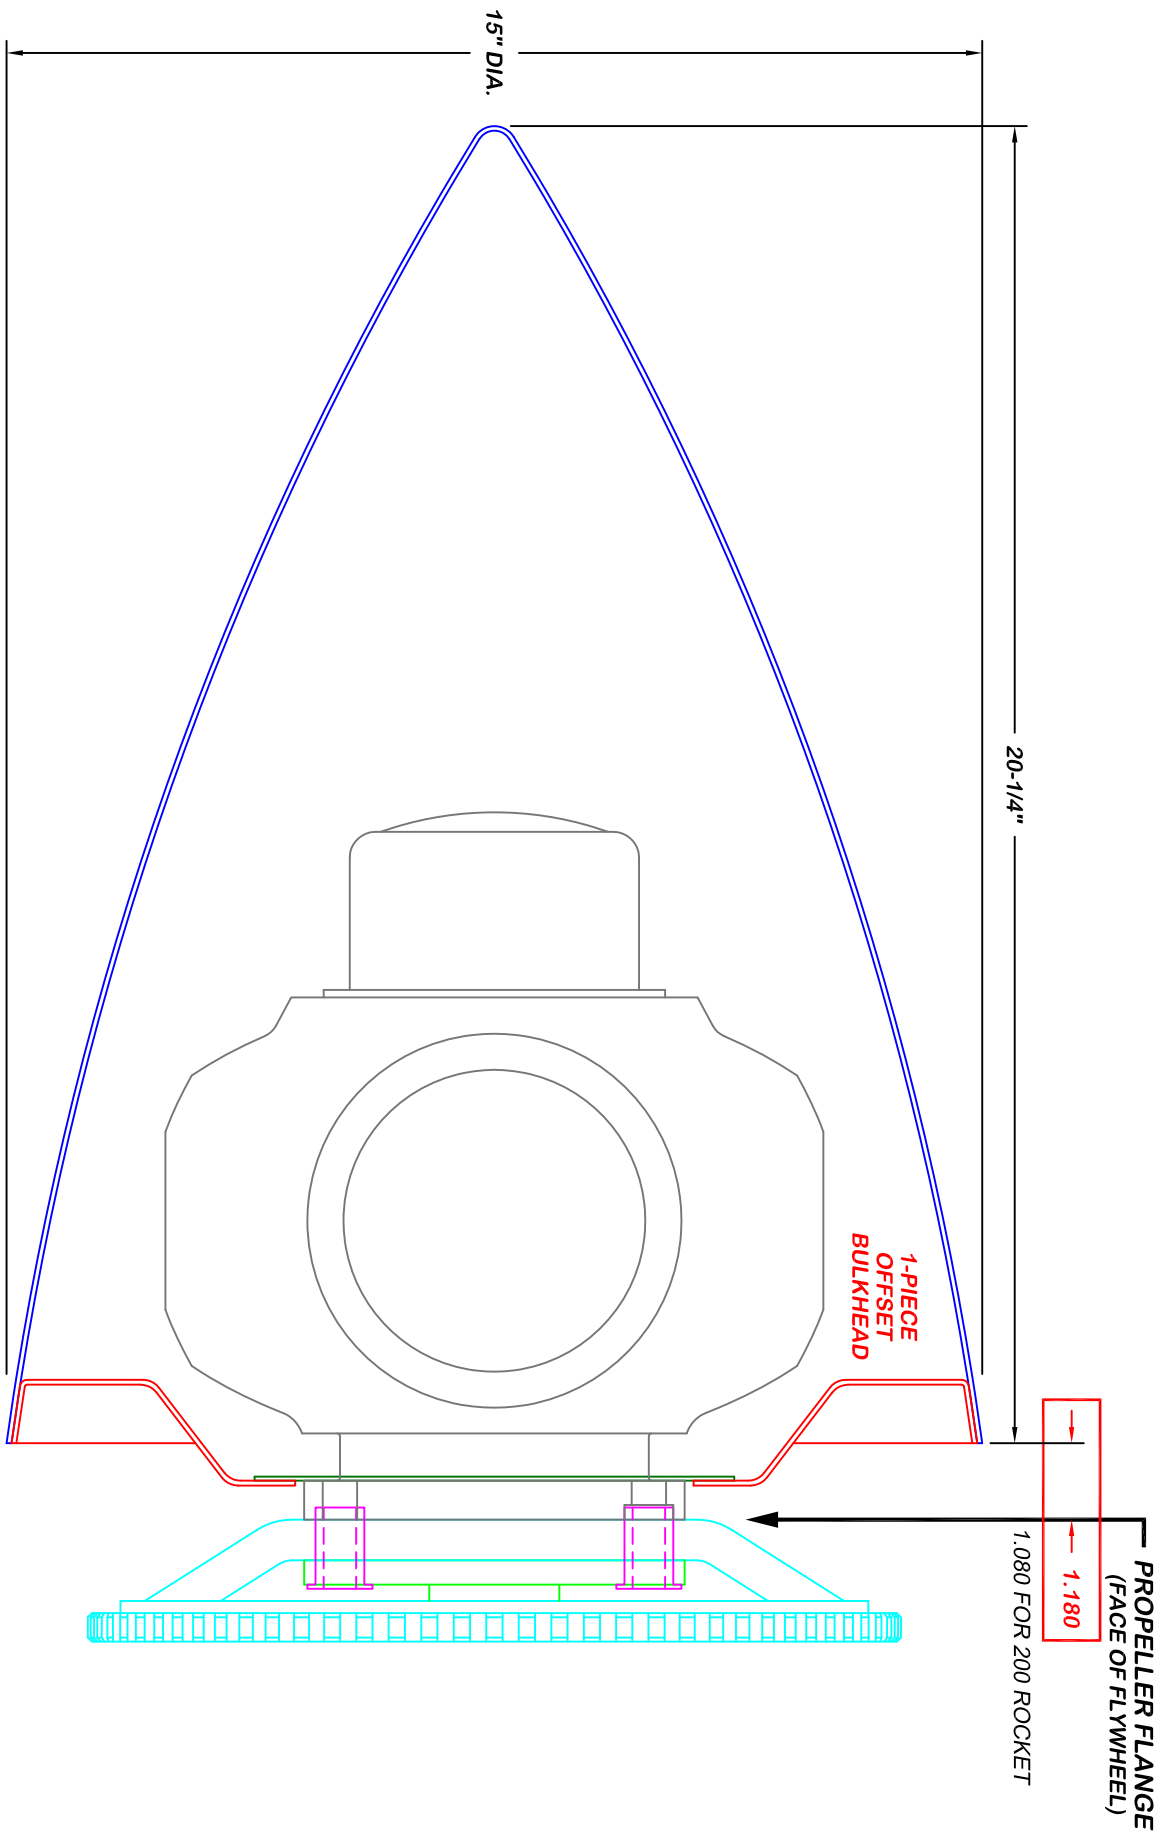

200RV / RV-10 STANDARD / 200 ROCKET STANDARD

- PROPELLER HUB
- SPINNER
- SPINNER BULKHEAD
- SPINNER MOUNTING PLATES
- ENGINE PROPELLER FLANGE
- PROPELLER DRIVE LUG
- STARTER FLYWHEEL

LEGEND

13" RV ROCKET

- PROPELLER HUB
- SPINNER
- SPINNER BULKHEAD
- SPINNER MOUNTING PLATES
- ENGINE PROPELLER FLANGE
- PROPELLER DRIVE LUG
- STARTER FLYWHEEL

LEGEND

WHIRL WIND AVIATION

DRAWN BY: J.S. CHECKED BY: G.A.
 REVISION: A RELEASE DATE: 12/09/2014